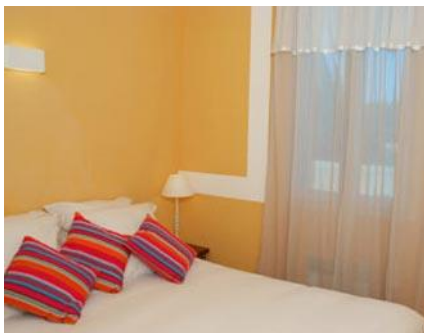

Equipment & Services:

- Bed linens and towels are provided and changed weekly
- House cleaning is included at the end of your stay
- There are communal laundry facilities
- WIFI